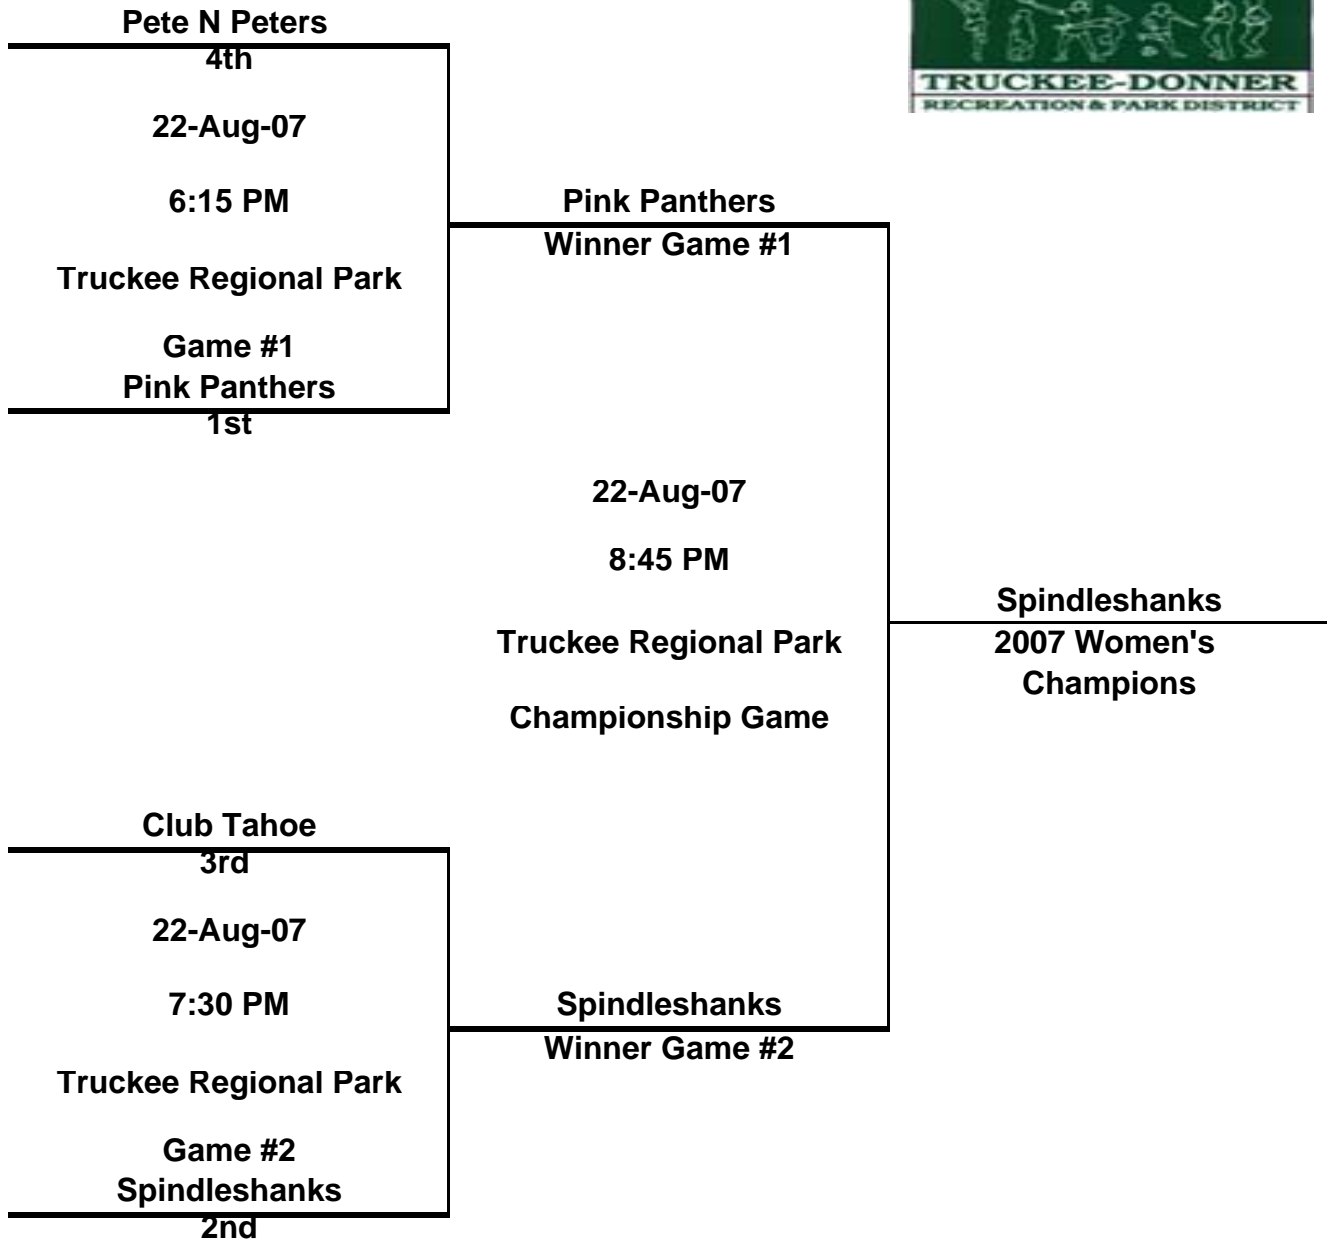

2007 Women's Playoff Schedule Adult Softball

*** PLEASE note that the higher of the two seeded teams will be declared the HOME TEAM.
Same regular season rules apply. Single Elimination Tournament.